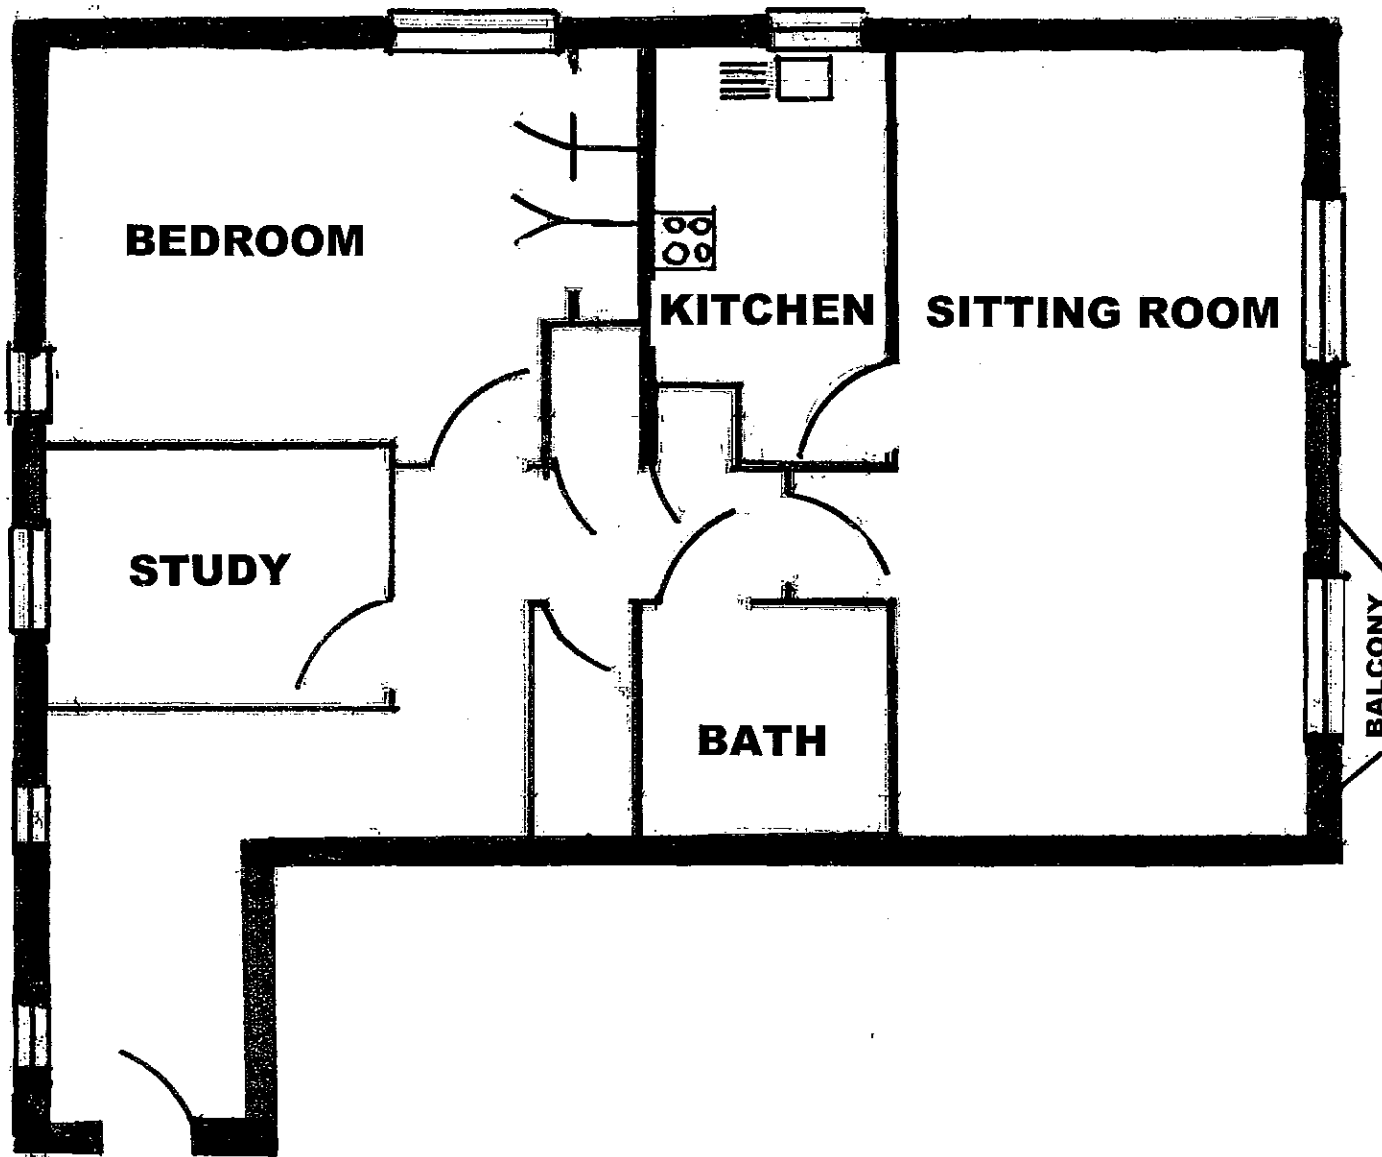

HAYS PARK

APARTMENT 11

1ST FLOOR

All Measurements approx

SITTING ROOM 12'3" x 24'3"

BEDROOM 16'4" x 12'5"

STUDY 7'11" x 10'2"

KITCHEN 7'1" x 12'5"

BATH 7' x 7'5"